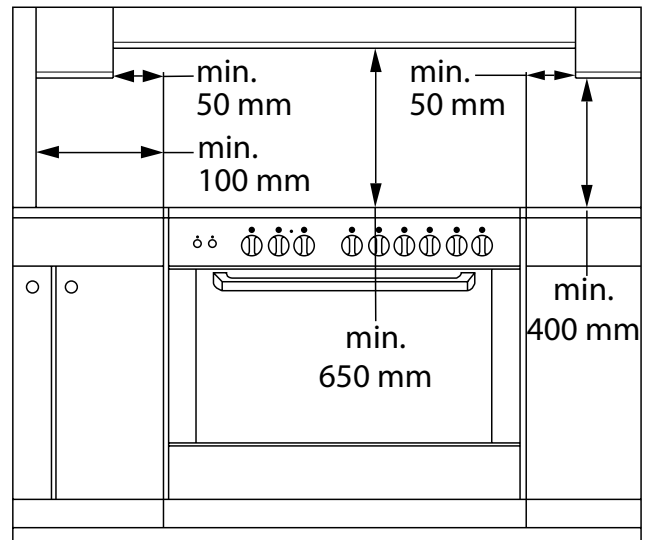

90CM FREESTANDING COOKER

MODEL CAFI95X

TECHNICAL DIAGRAM

NB: drawings are not to scale — they are to be used for detailed installation instructions, please refer to user guide.

EAN 9347777003867

AR19032021

DISCLAIMER

Eurolinx PTY LTD, is continually seeking ways to improve the design specifications, aesthetics and production techniques of its products. As a result alterations to our products and designs take place continually. Whilst every effort is made to produce information and literature that is up to date, this brochure should not be regarded as an infallible guide to the current specifications, nor does it constitute an offer for the sale of any particular product. Product dimensions indicated in our literature is indicative only. Actual product only should be used to define dimension cut outs. Distributors, and retailers are not agents of Eurolinx and are not authorized to bind Eurolinx by any express or implied undertaking or representation.

CAFI95X Freestanding Cooker with Induction Hob
product size: 895W x 600D x 770H (no feet) mm

FOLLOW US ON: [instagram.com/artusi_appliances](https://www.instagram.com/artusi_appliances)

www.linkedin.com/company/eurolinx-pty-ltd-t-a-lve/

Australia National Telephone Number 1300 (694 583) New Zealand Telephone Number 64 3 344 5913
Artusi showroom hours: Tuesday to Friday - 9am-5pm, Saturday - 10am-4pm, Sunday and Monday - closed
* Melbourne showroom hours: Tuesday to Saturday - 10am-4pm

[artusi.com.au](https://www.artusi.com.au)

NSW & ACT (Head Office)
48-50 Moore Street
Leichhardt
F 02 8569 4699

QLD
1/42 Cavendish Road
Coorparoo
F 07 3397 0850

WA & NT
Unit 10/55 Howe Street
Osborne Park
F 08 9201 9188

New Zealand
PO Box 11.160
Sockburn Christchurch
F 03 344 5906