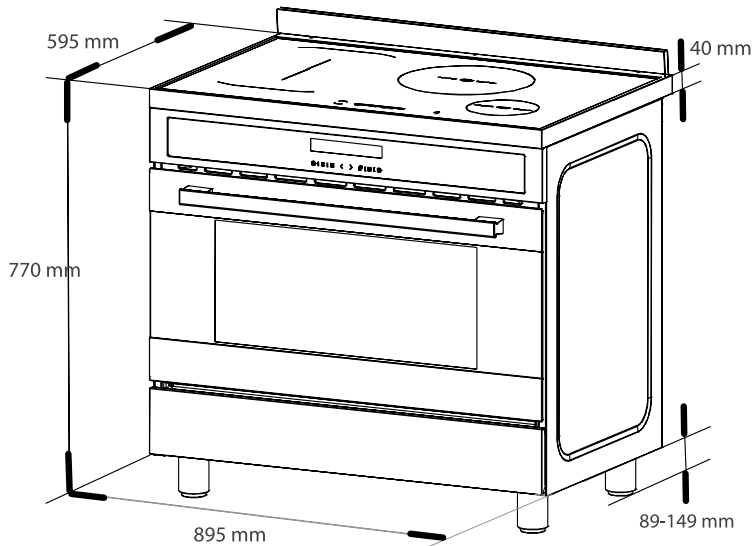

90CM FREESTANDING COOKER

MODEL CAFI95X

TECHNICAL DIAGRAM

NB: drawings are not to scale — they are to be used for detailed installation instructions, please refer to user guide.

EAN 9347777003867

AR19032021

DISCLAIMER

Eurolinx PTY LTD, is continually seeking ways to improve the design specifications, aesthetics and production techniques of its products. As a result alterations to our products and designs take place continually. Whilst every effort is made to produce information and literature that is up to date, this brochure should not be regarded as an infallible guide to the current specifications, nor does it constitute an offer for the sale of any particular product. Product dimensions indicated in our literature is indicative only. Actual product only should be used to define dimension cut outs. Distributors, and retailers are not agents of Eurolinx and are not authorized to bind Eurolinx by any express or implied undertaking or representation.

CAFI95X Freestanding Cooker with Induction Hob
product size: 895W x 600D x 770H (no feet) mm

FOLLOW US ON: [instagram.com/artusi_appliances](https://www.instagram.com/artusi_appliances)

www.linkedin.com/company/eurolinx-pty-ltd-t-a-lve/

Australia National Telephone Number 1300 (694 583) New Zealand Telephone Number 64 3 344 5913
Artusi showroom hours: Tuesday to Friday - 9am-5pm, Saturday - 10am-4pm, Sunday and Monday - closed
* Melbourne showroom hours: Tuesday to Saturday - 10am-4pm

[artusi.com.au](https://www.artusi.com.au)

NSW & ACT (Head Office)
48-50 Moore Street
Leichhardt
F 02 8569 4699

QLD
1/42 Cavendish Road
Coorparoo
F 07 3397 0850

WA & NT
Unit 10/55 Howe Street
Osborne Park
F 08 9201 9188

New Zealand
PO Box 11.160
Sockburn Christchurch
F 03 344 5906