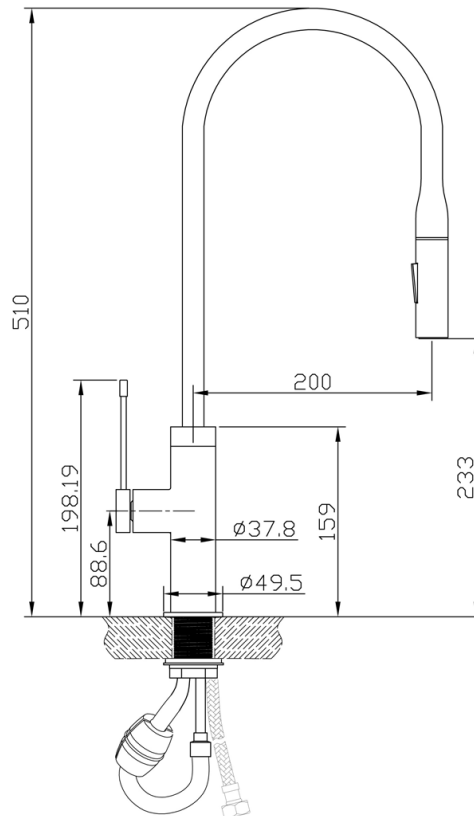

New Zealand
PO Box 11,160
Sockburn Christchurch
F 03 344 5906

GOOSENECK MIXER TAP WITH PULL OUT HOSE

MODEL ASM201B

 **ARTUSI**
THE ART OF LIVING

TECHNICAL DIAGRAM

NB: drawings are not to scale — they are to be used for detailed installation instructions, please refer to user guide.

EAN 9347777003355

ASM201B gooseneck mixer tap with pull out hose

AR08042021

DISCLAIMER

Eurolinx PTY LTD, is continually seeking ways to improve the design specifications, aesthetics and production techniques of its products. As a result alterations to our products and designs take place continually. Whilst every effort is made to produce information and literature that is up to date, this brochure should not be regarded as an infallible guide to the current specifications, nor does it constitute an offer for the sale of any particular product. Product dimensions indicated in our literature is indicative only. Actual product only should be used to define dimension cut outs. Distributors, and retailers are not agents of Eurolinx and are not authorized to bind Eurolinx by any express or implied undertaking or representation.