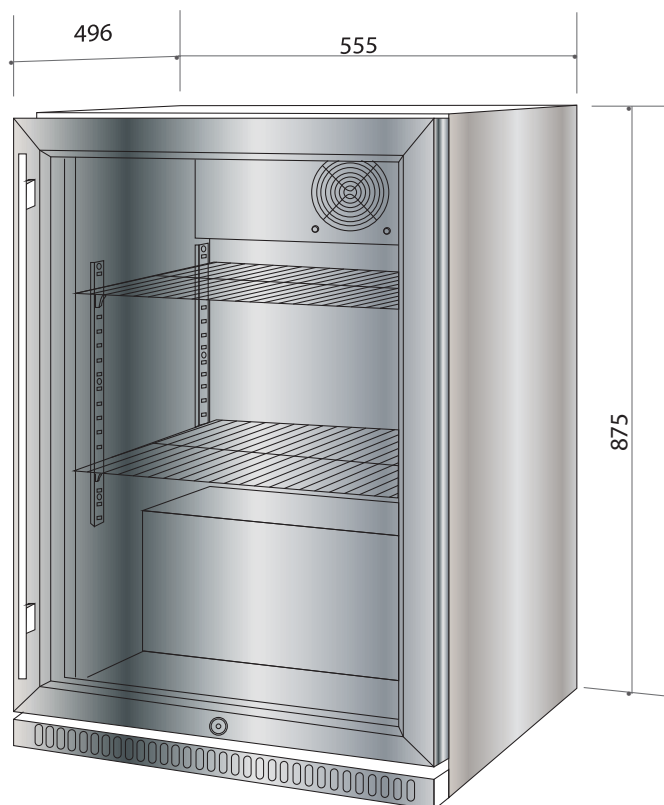

## TECHNICAL DIAGRAM

875H x 555W x 496 D mm  
not include handle

45mm including handle

NB: drawings are not to scale — they are to be used for detailed installation instructions, please refer to user guide.