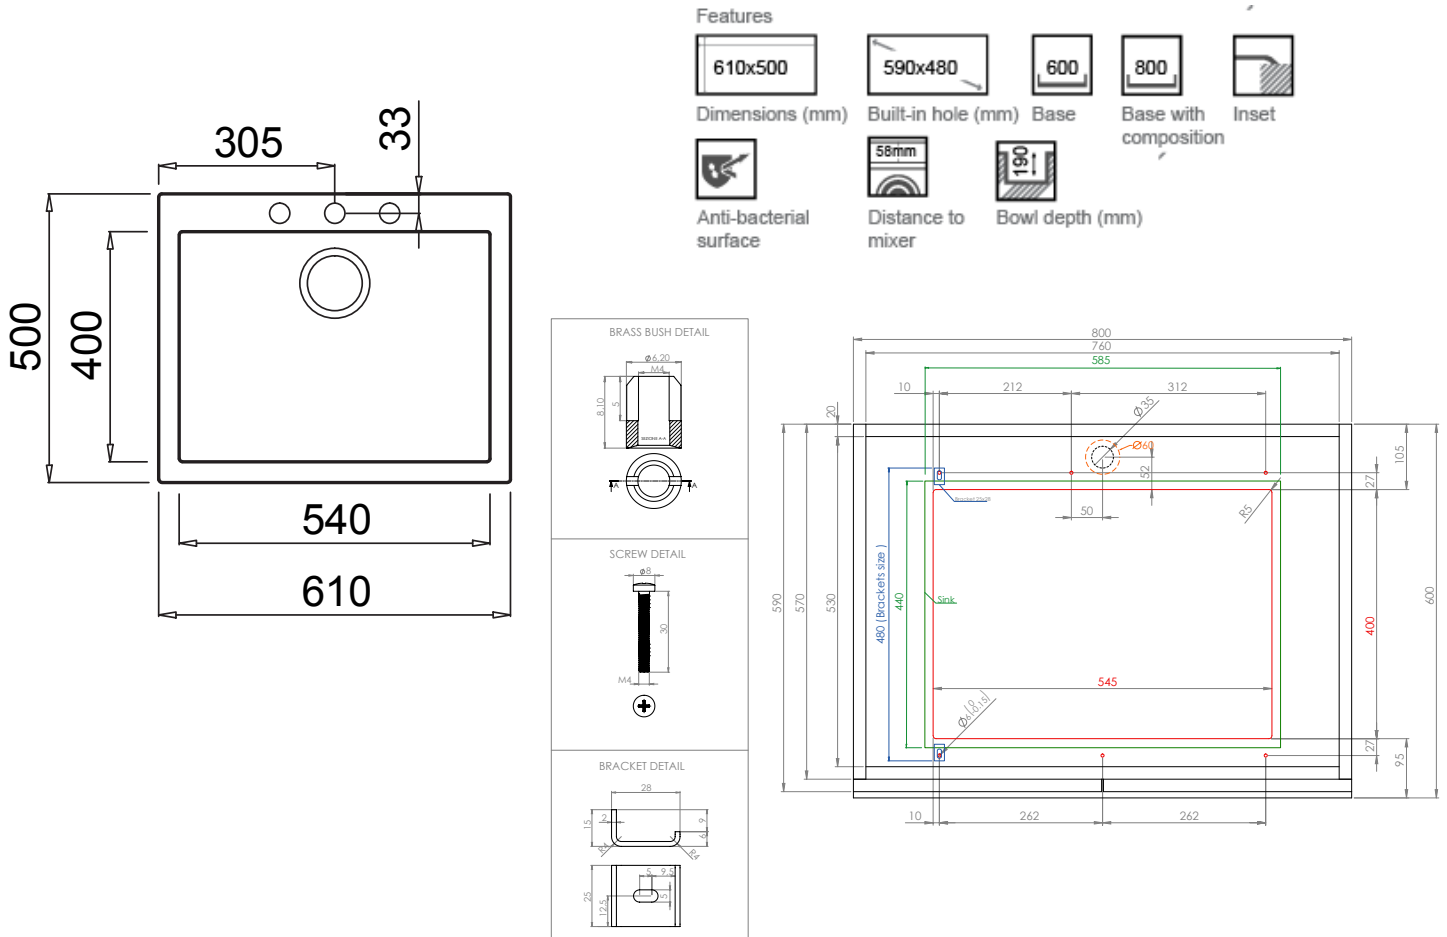

TECHNICAL INFORMATION

- 610 x 500mm
- built-in: 590 x 480mm

EAN AGS611B: 9347777001528

EAN AGS611W: 9347777001535

AR18062021

DISCLAIMER

Eurolinx PTY LTD, is continually seeking ways to improve the design specifications, aesthetics and production techniques of its products. As a result alterations to our products and designs take place continually. Whilst every effort is made to produce information and literature that is up to date, this brochure should not be regarded as an infallible guide to the current specifications, nor does it constitute an offer for the sale of any particular product. Product dimensions indicated in our literature is indicative only. Actual product only should be used to define dimension cut outs. Distributors, and retailers are not agents of Eurolinx and are not authorized to bind Eurolinx by any express or implied undertaking or representation.

New Zealand
PO Box 11,160
Sockburn Christchurch
F 03 344 5906

MODEL AGS611 B/W

TECHNICAL DIAGRAM

NB: drawings are not to scale — they are to be used for detailed installation instructions, please refer to user guide.

EAN AGS611B: 9347777001528

EAN AGS611W: 9347777001535

AGS611 single-bowl sink | INSET
 BLACK or WHITE GRANITEK

AR18062021

DISCLAIMER

Eurolinx PTY LTD, is continually seeking ways to improve the design specifications, aesthetics and production techniques of its products. As a result alterations to our products and designs take place continually. Whilst every effort is made to produce information and literature that is up to date, this brochure should not be regarded as an infallible guide to the current specifications, nor does it constitute an offer for the sale of any particular product. Product dimensions indicated in our literature is indicative only. Actual product only should be used to define dimension cut outs. Distributors, and retailers are not agents of Eurolinx and are not authorized to bind Eurolinx by any express or implied undertaking or representation.