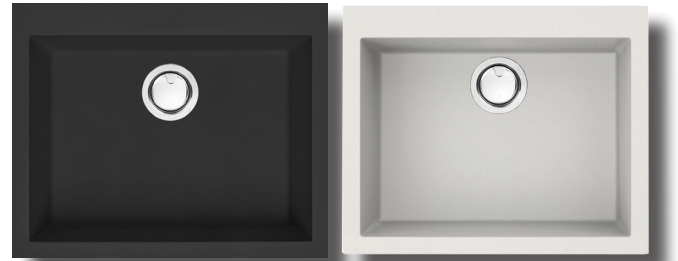

GRANITEK SINGLE-BOWL SINK

MODEL AGS611 B/W

AGS611B

AGS611W

OUR REVOLUTIONARY TECHNOLOGY

Our manufacturing process uses a moulding technology system, meaning Artusi Granitek sinks consist of a substantial and even distribution of its components including within the sink mass. This technology is internationally patented.

AVAILABLE ACCESSORIES:

AGB01304 - Drain Rack

PRODUCT INFORMATION

FINISH

- White (W) or Black (B) Granitek

FEATURES

- Inset
- Resistance to high temperatures
- Resistance to impacts
- Modern, streamlined appearance
- Easy to clean
- Resistance to surface scratches
- Sink Kit: Space saving siphon, waste and pre-mounted hooks