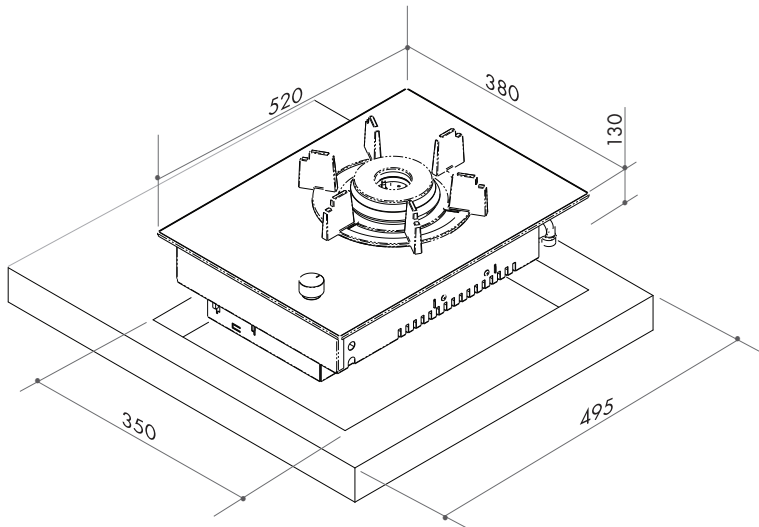

New Zealand
PO Box 11,160
Sockburn Christchurch
F 03 344 5906

38CM GAS WOK COOKTOP

MODEL AGH41B

TECHNICAL DIAGRAM

NB: drawings are not to scale — they are to be used for detailed installation instructions, please refer to user guide.

AGH41B 38cm Gas WOK cooktop
10 Amp, 3-pin plug and 600mm cord
size: 380W x 520D x 130H mm
CUT OUT: 350 x 495mm

FOLLOW US ON:  [instagram.com/artusi_appliances](https://www.instagram.com/artusi_appliances)