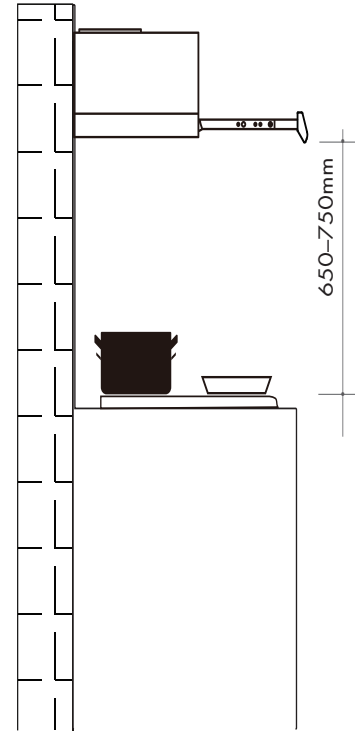

New Zealand
PO Box 11,160
Sockburn Christchurch
F 03 344 5906

38CM GAS WOK COOKTOP

MODEL AGH41B

TECHNICAL DIAGRAM

NB: drawings are not to scale — they are to be used for detailed installation instructions, please refer to user guide.

AGH41B 38cm Gas WOK cooktop
10 Amp, 3-pin plug and 600mm cord
size: 380W x 520D x 130H mm
CUT OUT: 350 x 495mm

FOLLOW US ON:  [instagram.com/artusi_appliances](https://www.instagram.com/artusi_appliances)