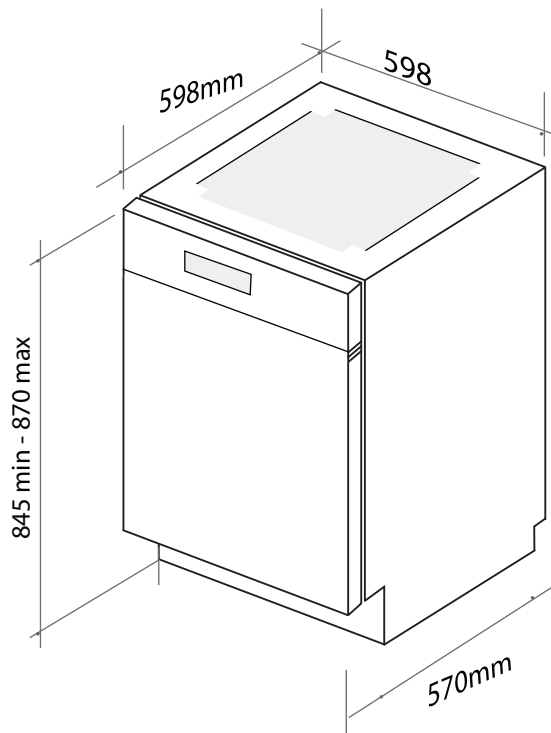

TECHNICAL DIAGRAM

Note: For built-in installation, please remove the lid of the appliances. Refer to the installation manual

NB: drawings are not to scale — they are to be used for detailed installation instructions, please refer to user guide.

ADW7003B Freestanding Dishwasher
Built-in height without plastic lid 82cm
Drain hose 180mm, Water hose 150mm
10 AMP plug & lead, 160cm power cord
53kg net

FOLLOW US ON:  [instagram.com/artusi_appliances](https://www.instagram.com/artusi_appliances)