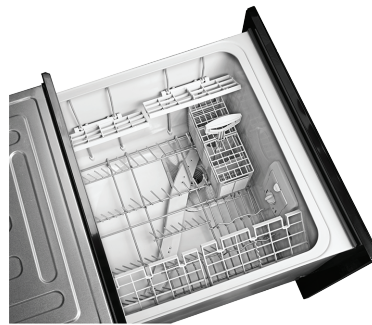

SAFETY

- child lock

ADW5607X EAN 9347777004000

ADW5607B EAN 9347777003997

AR29102021

DISCLAIMER

Eurolinx PTY LTD, is continually seeking ways to improve the design specifications, aesthetics and production techniques of its products. As a result alterations to our products and designs take place continually. Whilst every effort is made to produce information and literature that is up to date, this brochure should not be regarded as an infallible guide to the current specifications, nor does it constitute an offer for the sale of any particular product. Product dimensions indicated in our literature is indicative only. Actual product only should be used to define dimension cut outs. Distributors, and retailers are not agents of Eurolinx and are not authorized to bind Eurolinx by any express or implied undertaking or representation.

FOLLOW US ON: [instagram.com/artusi_appliances](https://www.instagram.com/artusi_appliances)

www.linkedin.com/company/eurolinx-pty-ltd-t-a-lv/

Australia National Telephone Number 1300 (694 583) New Zealand Telephone Number 64 3 344 5913
Artusi showroom hours: Tuesday to Friday - 9am-5pm, Saturday - 10am-4pm, Sunday and Monday - closed
* Melbourne showroom hours: Tuesday to Saturday - 10am-4pm

[artusi.com.au](https://www.artusi.com.au)

NSW & ACT (Head Office)
48-50 Moore Street
Leichhardt
F 02 8569 4699

QLD
1/42 Cavendish Road
Coorparoo
F 07 3397 0850

WA & NT
Unit 10/55 Howe Street
Osborne Park
F 08 9201 9188

New Zealand
PO Box 11.160
Sockburn Christchurch
F 03 344 5906