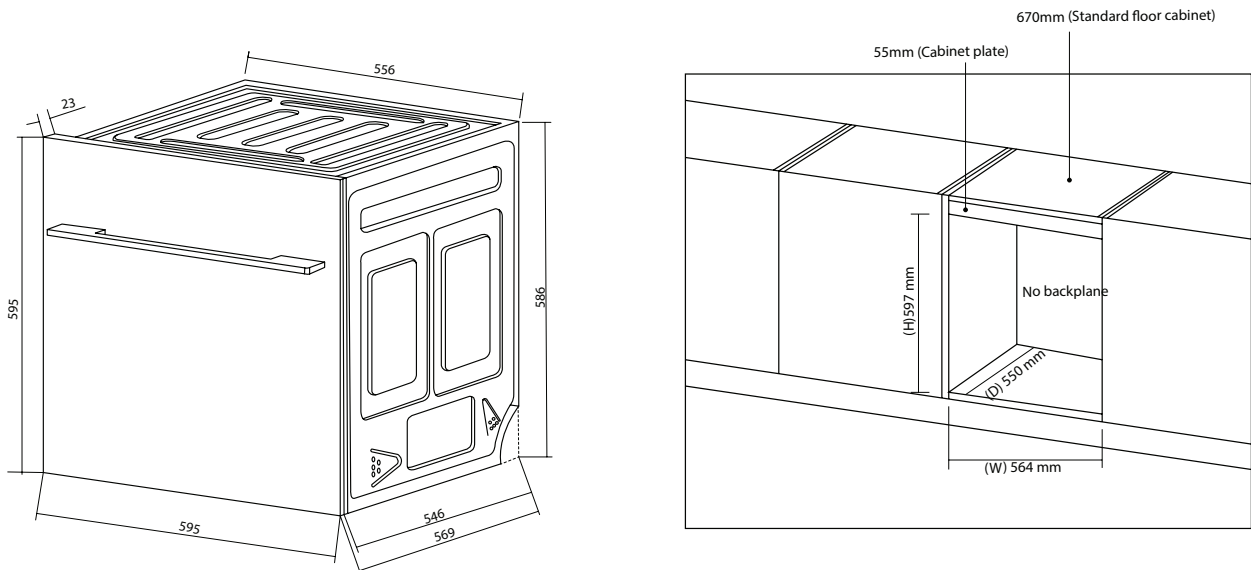

New Zealand
PO Box 11.160
Sockburn Christchurch
F 03 344 5906

SLIDE OUT DISHWASHER

MODEL ADW5607 X/B

TECHNICAL DIAGRAM

NB: drawings are not to scale — they are to be used for detailed installation instructions, please refer to user guide.