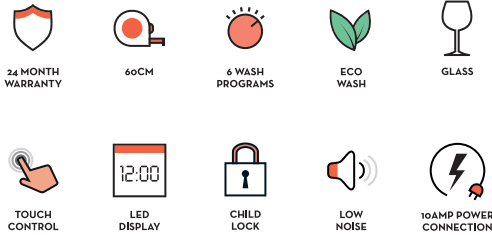

SLIDE OUT DISHWASHER

MODEL ADW5607 X/B

PRODUCT INFORMATION

FINISH

- stainless steel (X) or black glass (B) door

CAPACITY

- 7 place settings

FEATURES

- built-in installation
- LED panel
- touch control
- door open alarm
- fits plates up to 350mm Ø
- auto temperature control 45-70°C
- durable water pumping system
- ventilation drying
- Low noise 52db/A
- DC inverter spray arm system
- self cleaning 3 layer filter
- x 4 foldable racks
- x 1 cutlery basket
- 8.4L water consumption
- 87L cavity capacity