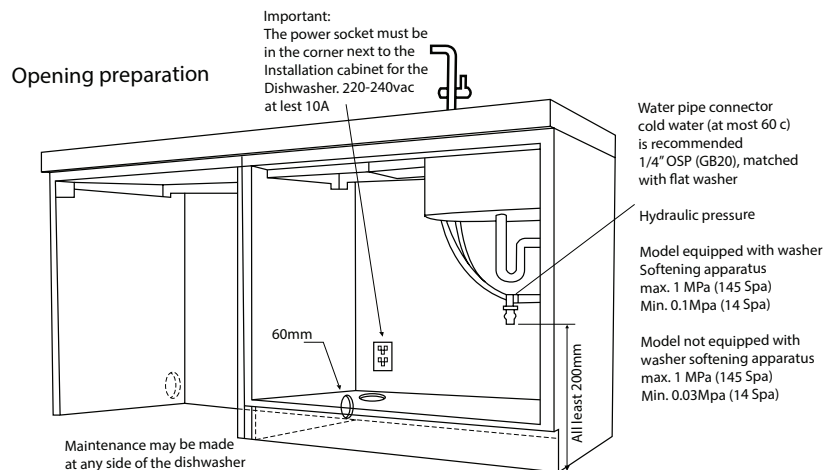

New Zealand
PO Box 11.160
Sockburn Christchurch
F 03 344 5906

SLIDE OUT DISHWASHER

MODEL ADW5607 X/B

TECHNICAL DIAGRAM

NB: drawings are not to scale — they are to be used for detailed installation instructions, please refer to user guide.